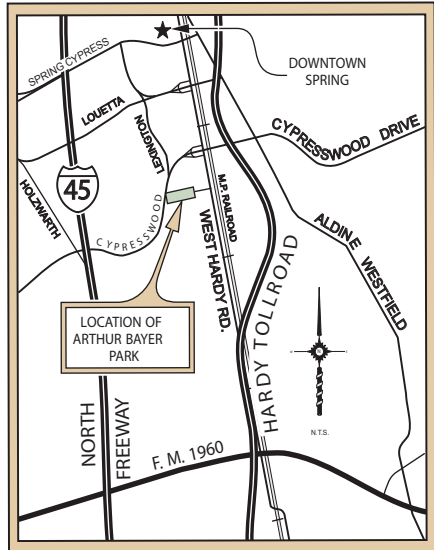

CYPRESSWOOD DR.

INSET MAP NOT TO SCALE

HARRIS COUNTY
 PRECINCT 4
ARTHUR BAYER PARK
24811 WEST HARDY ROAD
 JERRY EVERSOLE
 COMMISSIONER