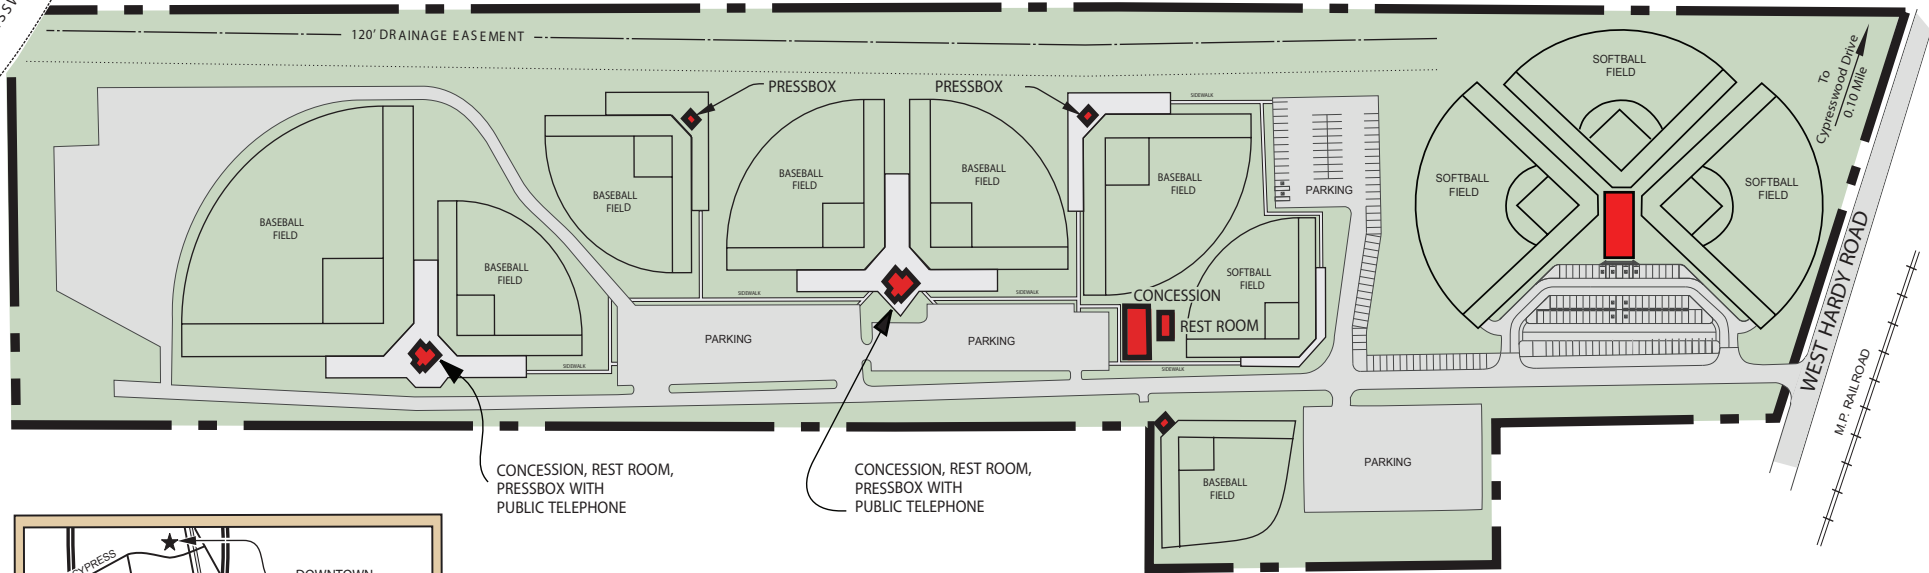

CYPRESSWOOD DR.

INSET MAP NOT TO SCALE

HARRIS COUNTY
 PRECINCT 4
ARTHUR BAYER PARK
24811 WEST HARDY ROAD
 JERRY EVERSOLE
 COMMISSIONER