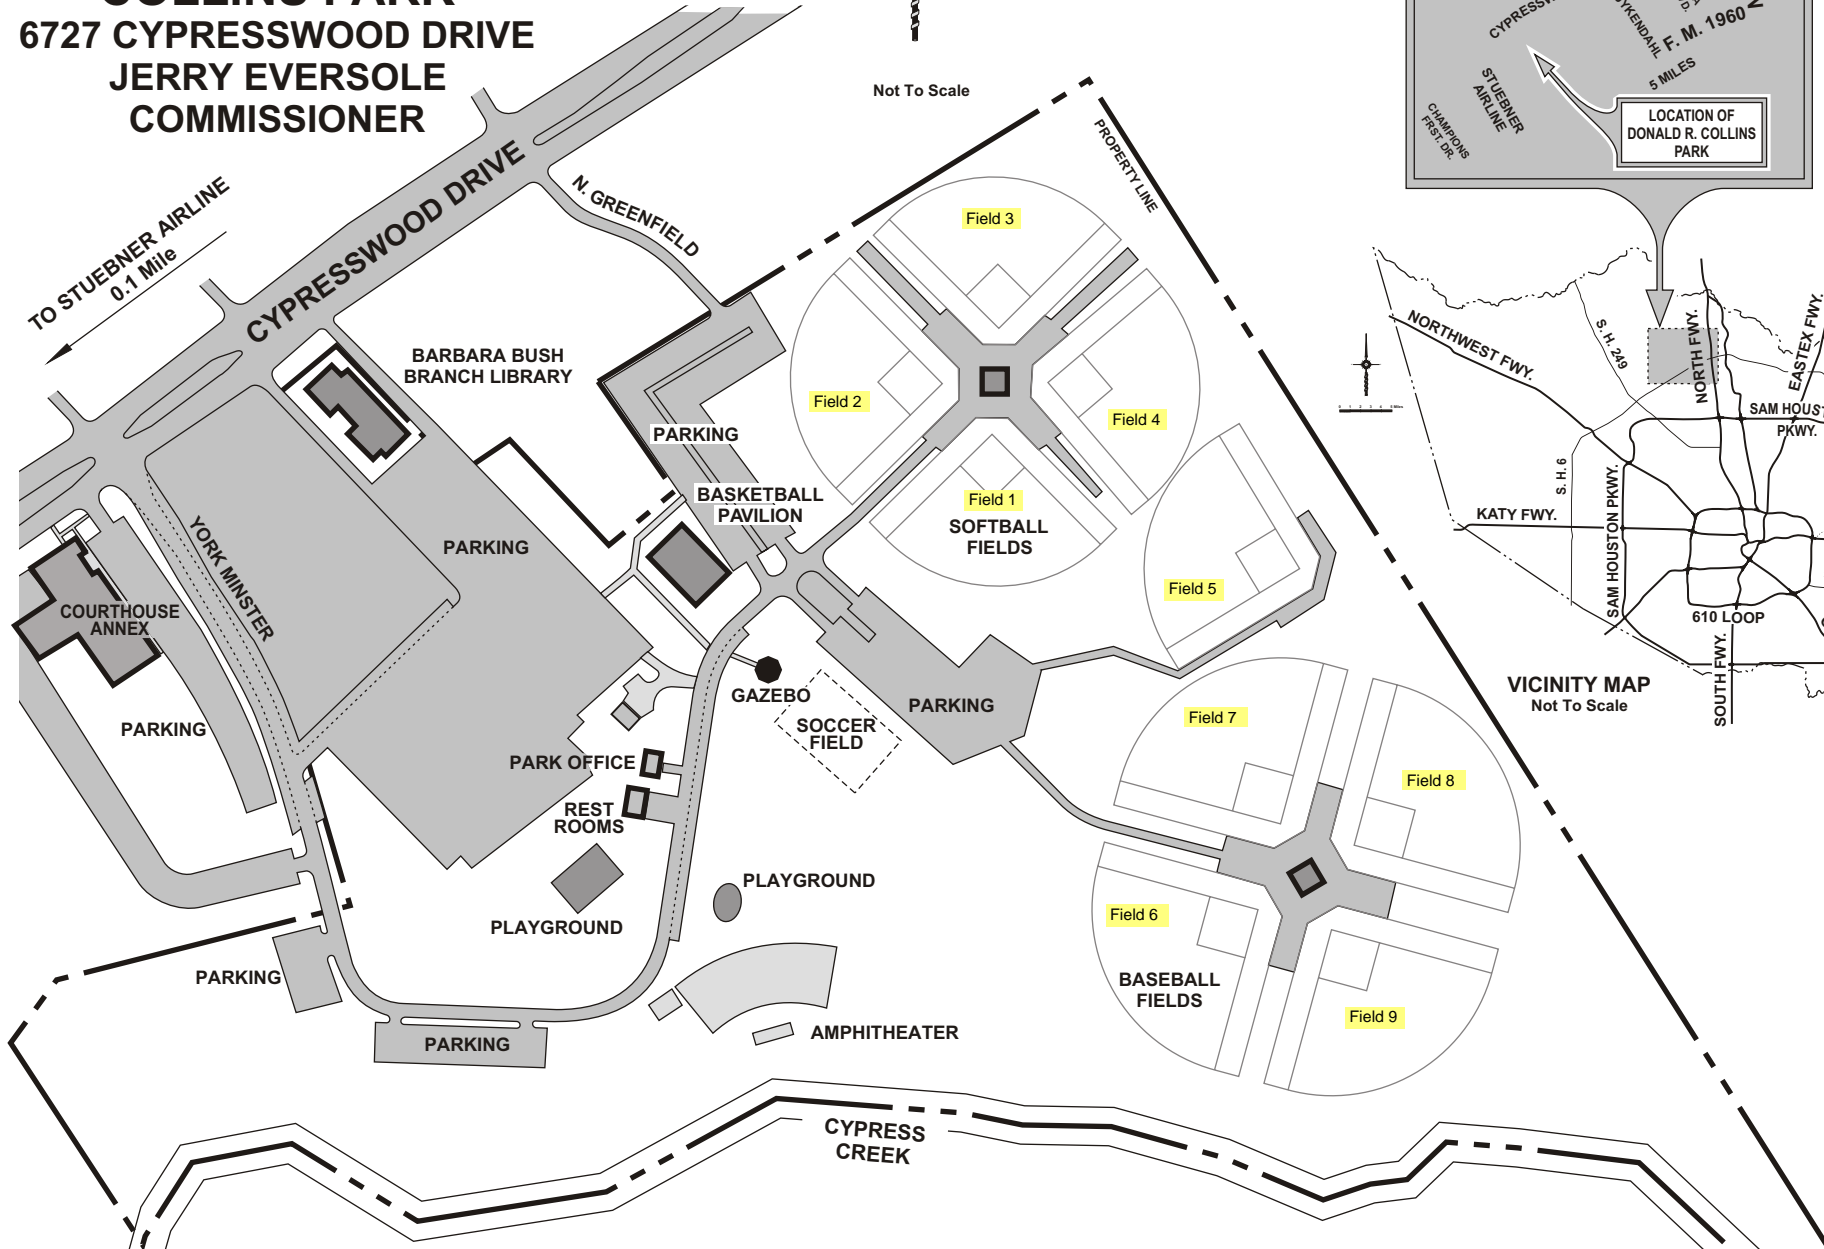

HARRIS COUNTY
PRECINCT 4
DONALD R.
COLLINS PARK
6727 CYPRESSWOOD DRIVE
JERRY EVERSOLE
COMMISSIONER

Not To Scale

INSET MAP
Not To Scale

VICINITY MAP
Not To Scale